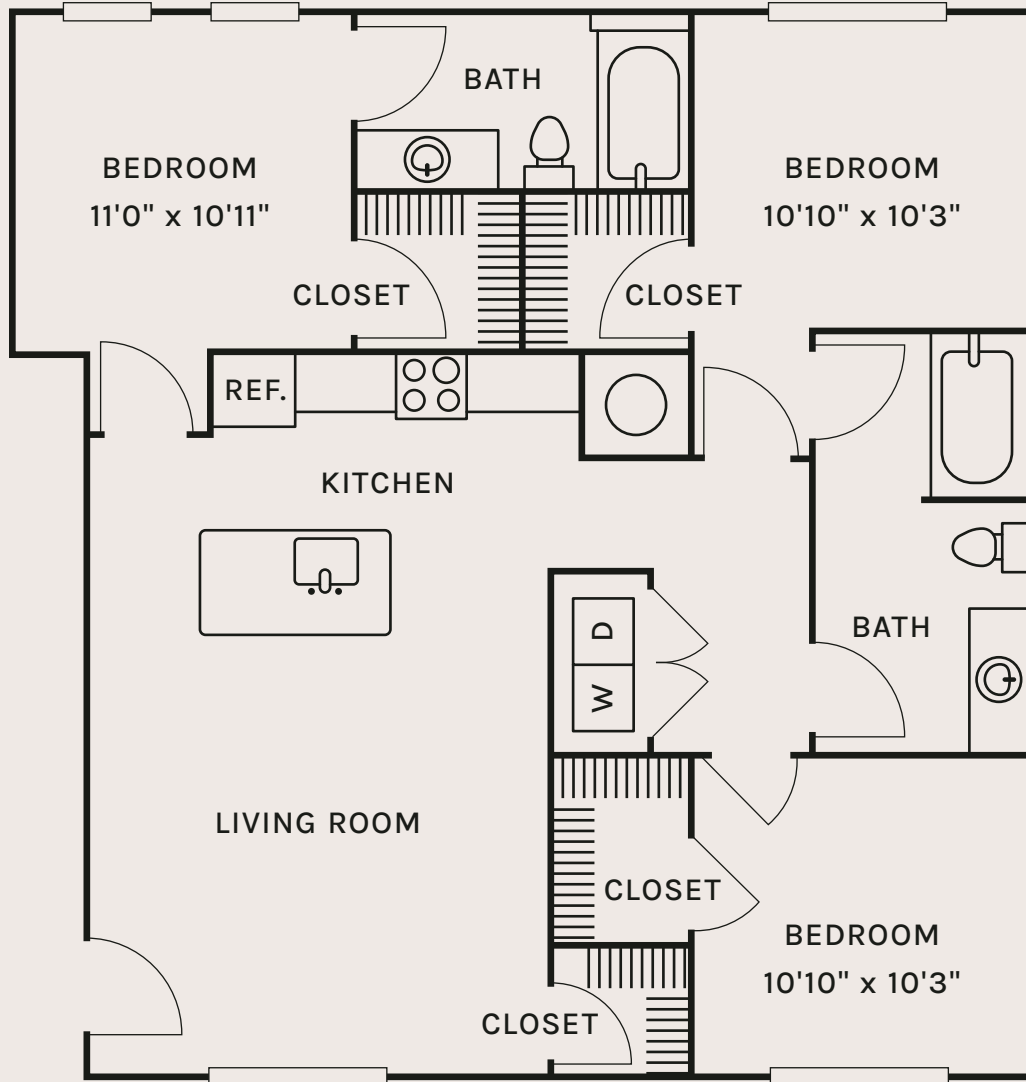

FLOORPLAN MODEL

SQ. FT. 1,179

BASSWOOD

BEDROOMS 3

BATHROOMS 2

5740 BUFFINGTON ROAD ATLANTA, GA. 30349 | KINWOODUNIONCITY.COM | Tel. 678-688-3641

Kinwood Union City complies fully with the provisions of the Equal Housing Opportunity Law and nondiscrimination law. Specification, pricing and availability are subject to change without notice. See agent for details. Artist's renderings and floor plans are approximate only and are not meant to be exact depictions of the unit. Drawings are not to scale. Your selected floor plan may vary from this illustration due to design configuration and architectural styling. Not all features are available in every apartment. All square footages are approximate.