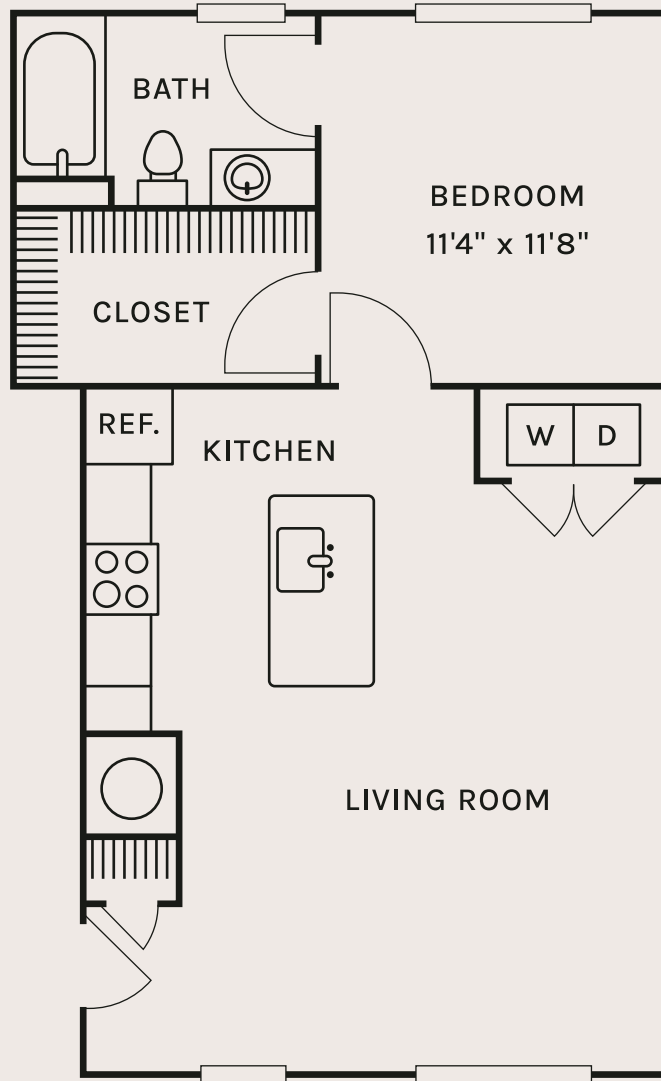

FLOORPLAN MODEL	SQ. FT.	750
<b>HAWTHORNE</b>	BEDROOMS	1
	BATHROOMS	1

5740 BUFFINGTON ROAD ATLANTA, GA. 30349 | KINWOODUNIONCITY.COM | Tel. 678-688-3641

Kinwood Union City complies fully with the provisions of the Equal Housing Opportunity Law and nondiscrimination law. Specification, pricing and availability are subject to change without notice. See agent for details. Artist's renderings and floor plans are approximate only and are not meant to be exact depictions of the unit. Drawings are not to scale. Your selected floor plan may vary from this illustration due to design configuration and architectural styling. Not all features are available in every apartment. All square footages are approximate.