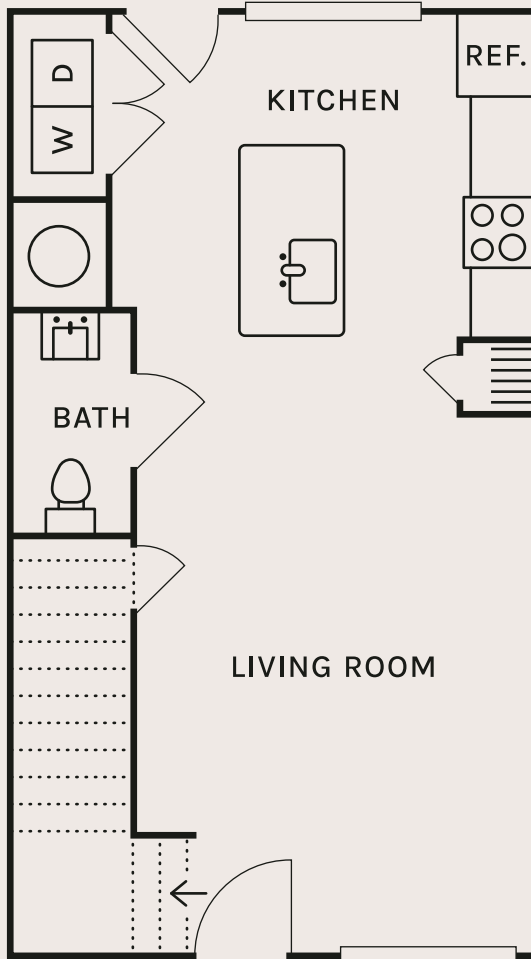

FLOORPLAN MODEL

SQ. FT. 1,152

# SPRUCE

BEDROOMS 2

BATHROOMS 2.5

LEVEL 1

LEVEL 2

5740 BUFFINGTON ROAD ATLANTA, GA. 30349 | KINWOODUNIONCITY.COM | Tel. 678-688-3641

Kinwood Union City complies fully with the provisions of the Equal Housing Opportunity Law and nondiscrimination law. Specification, pricing and availability are subject to change without notice. See agent for details. Artist's renderings and floor plans are approximate only and are not meant to be exact depictions of the unit. Drawings are not to scale. Your selected floor plan may vary from this illustration due to design configuration and architectural styling. Not all features are available in every apartment. All square footages are approximate.