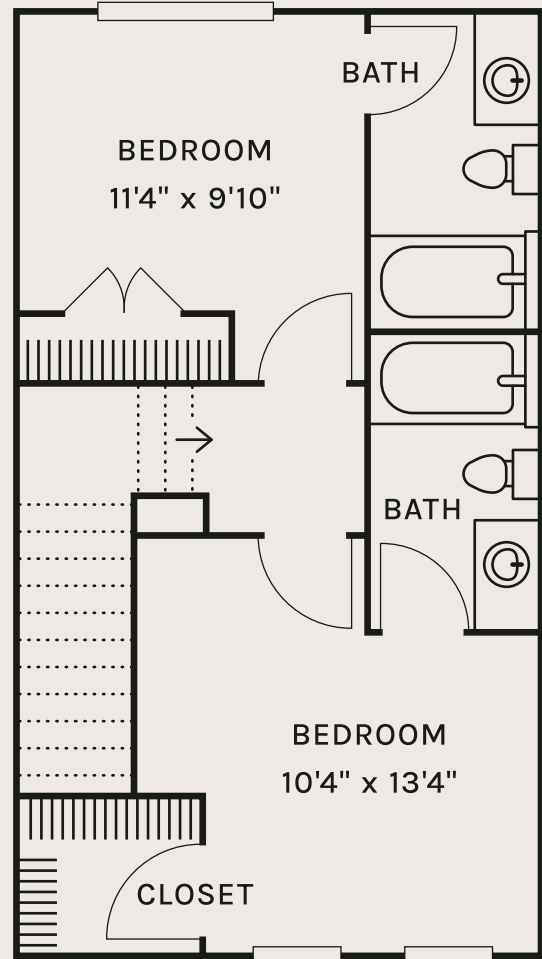

FLOORPLAN MODEL

SQ. FT. 1,152

# SPRUCE

BEDROOMS 2

BATHROOMS 2.5

LEVEL 1

LEVEL 2

5740 BUFFINGTON ROAD ATLANTA, GA. 30349 | KINWOODUNIONCITY.COM | Tel. 678-688-3641

Kinwood Union City complies fully with the provisions of the Equal Housing Opportunity Law and nondiscrimination law. Specification, pricing and availability are subject to change without notice. See agent for details. Artist's renderings and floor plans are approximate only and are not meant to be exact depictions of the unit. Drawings are not to scale. Your selected floor plan may vary from this illustration due to design configuration and architectural styling. Not all features are available in every apartment. All square footages are approximate.